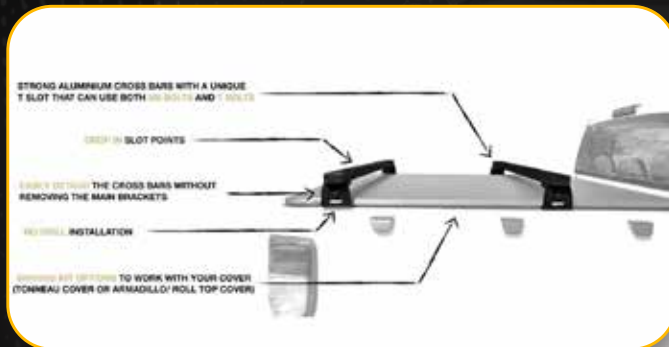

BED RACKS & ACCESSORIES

PRODUCT CATALOG