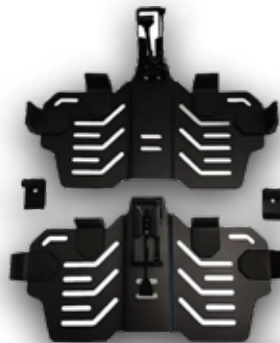

SKITCH BOX-MOUNT KIT

Skitch box-mount kit is purpose built for mounting Skitch 95L and 128L Skitch Rugged Cargo Box onto a cross-bar of any make that has T-slots and a flat mounting surface.

Just install the kit onto any T-slot rail and fit the retainer hook to your box and you are ready to go. The kits come complete with 2 mounting plates (for 1 box) latches + retainers and a bolt kit, per set. Each box will require 1 set to mount.

The mounting plate is not adjustable and fits either the 95L or 128L with-out adjustments. The kit is built to last from heavy duty 3mm steel that is E-coated and powder coated.

The system is lockable with a padlock (not supplied). Once the system is installed and set-up, a box can be installed totally securely and removed in under 30 seconds.

WEIGHT : 6 kg

DIM: 50 x 22 x 12 cm

SIZE: 128L ,95L

PRODUCT CODE :
SKU BMK-1